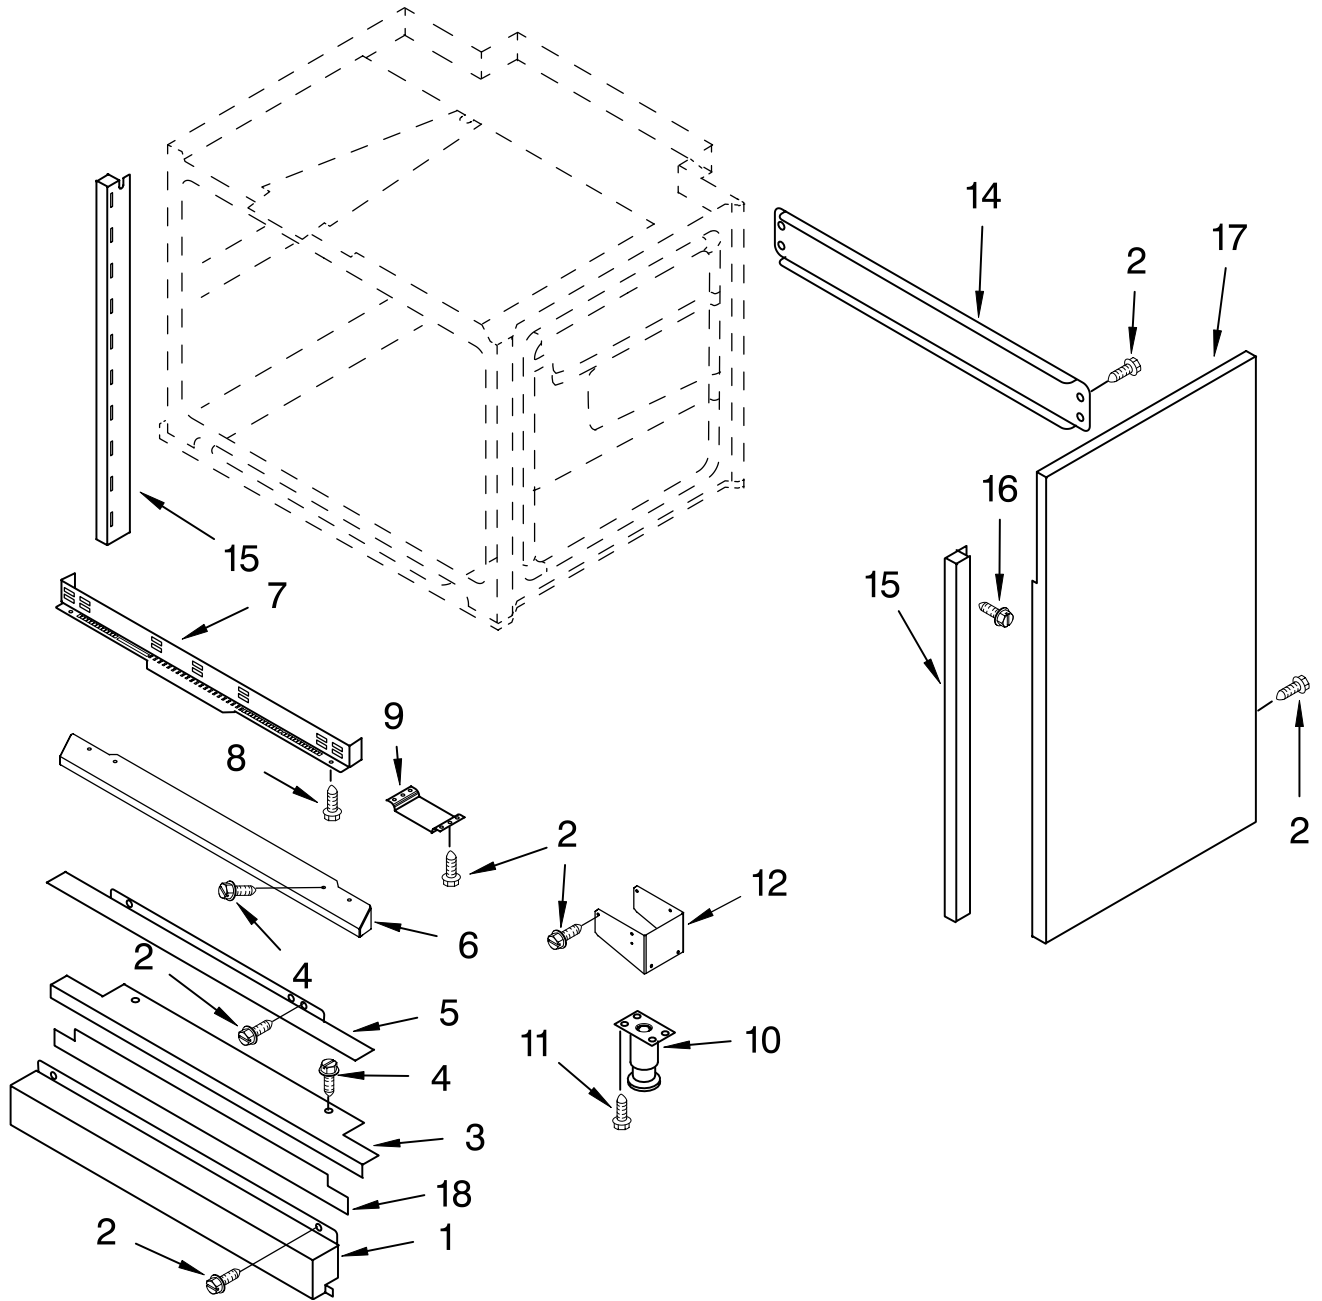

CHASSIS PARTS

For Model:KDRP462LSS05

(Stainless Steel)

Illus. No.	Part No.	DESCRIPTION
1	4452803	Vent, Bottom Lower
2	4449809	Screw, 8-18 x 3/8
3	8301087	Backer, Trim Lower
4	3400837	Screw, 8-18 x 3/8
5	8301225	Deflector, Center
6	8300978	Vent, Bottom Upper
7	4455983	Vent, Center
	4453327	Gasket
	3400805	Screw (4)

Illus. No.	Part No.	DESCRIPTION
8	3196537	Screw, 8-18 x 3/8
9	4455604	Bracket, Mounting Regulator
10	4452430	Foot Assembly
11	3400518	Screw, 5/16-12 x 5/8
12	4455644	Gusset
14	4452434	Brace, Rear

Illus. No.	Part No.	DESCRIPTION
15		Trim, Front
	4452804	Right Side
	4453205	Left Side
16	3196537	Screw, 8-18 x 3/8
17		Side Chassis
	4452418	Right Side
	4452419	Left Side
18	8300154	Insulation

FOR ORDERING INFORMATION REFER TO PARTS PRICE LIST